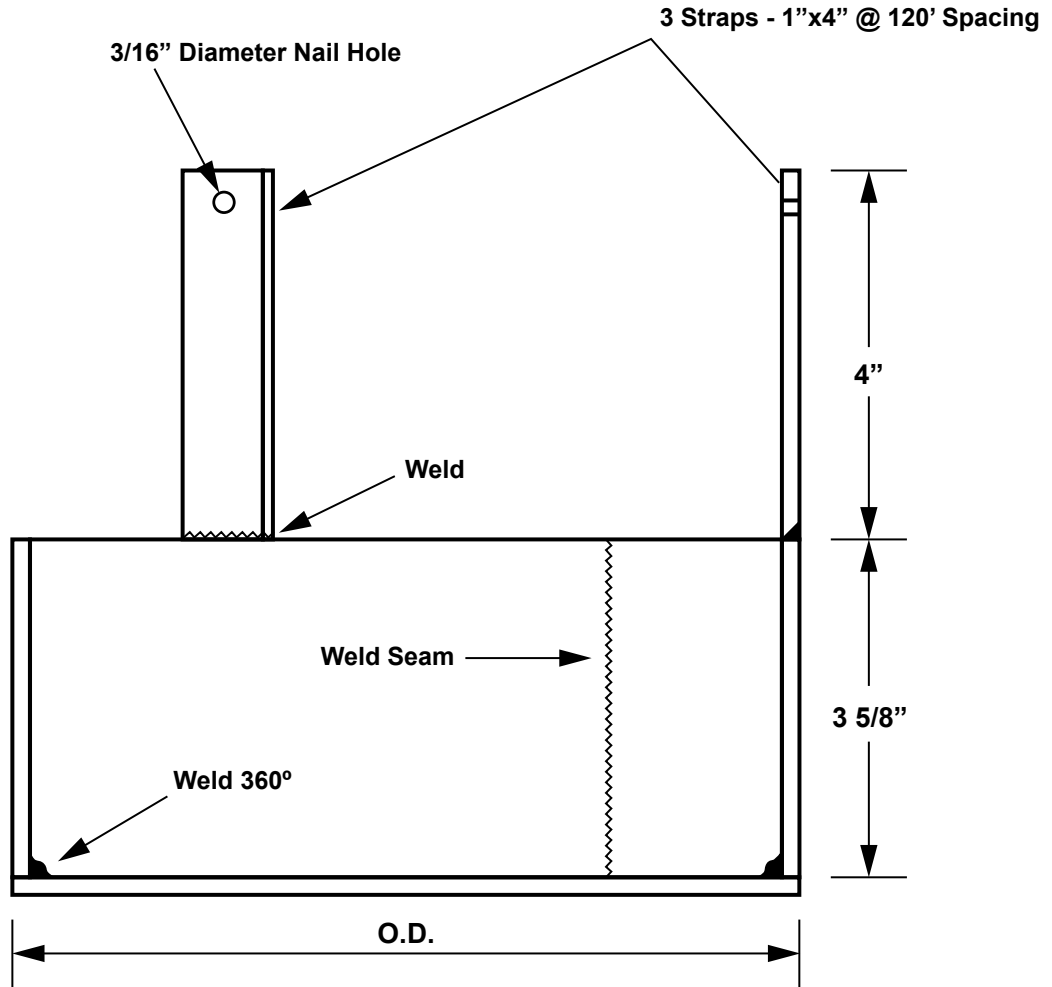

## T-8316

**MATERIAL: HOT ROLLED COMMERCIAL QUALITY STEEL**

SIZE	6"	7"	8"	9"	10"	12"
OD	6 3/8"	7 3/8"	8 3/8"	9 3/8"	10 3/8"	12 3/8"

**ASSOCIATED PILE  
& FITTING**

45 Samworth Road, Clifton, NJ 07014  
 Tel: 973-773-8400  
 Fax: 973-773-8442  
 email: [apf@associatedpile.com](mailto:apf@associatedpile.com)  
[www.associatedpile.com](http://www.associatedpile.com)  
 Call Toll Free: 800-526-9047